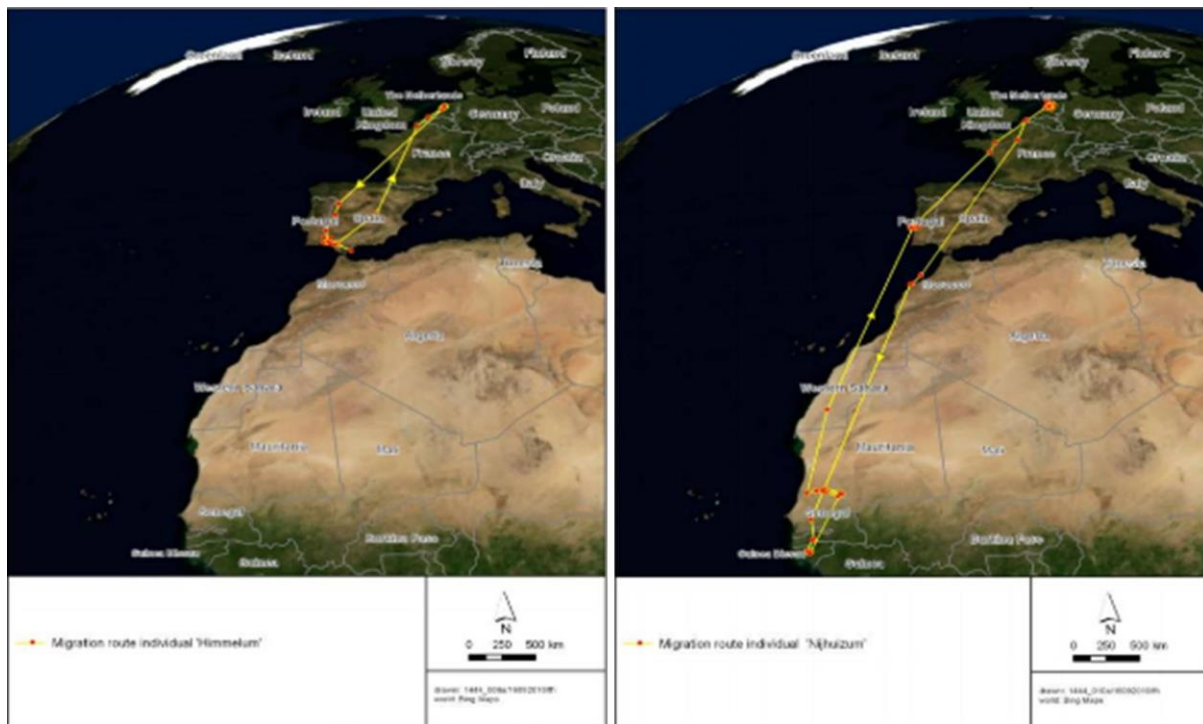

Figure 1. Two migration routes of satellite tagged birds in 2009. The left map shows the route of an Iberian wintering bird. On the right an African wintering bird. Iberian wintering birds save a 6000 km flight and don't need to cross the Sahara twice (Hooijmeijer et al., 2013).

Conservation

The change in wintering grounds is remarkable and an important reason why we want to do (demographic) research in West-Africa. We know now that juveniles are more likely to make these kind of shifts than adults (Verhoeven et al., 2017), but not how they develop their individual migration strategy and perhaps thereby change the migration pattern of the species. These changes can also have consequences for the survival rate of both adults and juveniles. Moreover, they can lead to differences in reproductive success, for example due to differences in body condition upon arrival on the breeding grounds. Both are demographic parameters that can rapidly influence population dynamics. A better understanding of these processes is therefore also important from a conservation point of view; the Black-tailed Godwit qualifies since 2006 as “Near Threatened” on the IUCN Red List.

Until now, West-Africa is the only area along the migratory flyway from where we don't receive many observations of colour-marked individuals. Only small numbers of colour-ringed birds have been reported, mainly by birdwatchers and, recently, by local scientists. Unfortunately the numbers of sightings are too small to make demographic comparisons between wintering sites.

Expeditions West-Africa and Iberia

In November 2014 the University of Groningen, in cooperation with Global Flyway Network and financially supported by Birdlife Netherlands, embarked upon their first expedition to the wintering grounds in West-Africa and since then we visited the area 2-3 times per year. We aim to set up a demographic research project in this area in close cooperation with local scientists, volunteers and conservation organisations. The most important goal of the first missions was to get a good overview of the wintering grounds, resighting conditions, local facilities and knowledge and to make a start with setting up a dataset of individually recognizable godwits that winter in West-Africa. Secondly we made a pilot study of habitat choice and prey choice. At this moment comparable research is done in NP Doñana (Spain), Extremadura (Spain) and the Tejo/Sado estuaries near Lisbon (Portugal). The last two are used as stop-over sites in February. Therefore it is mandatory to continue our